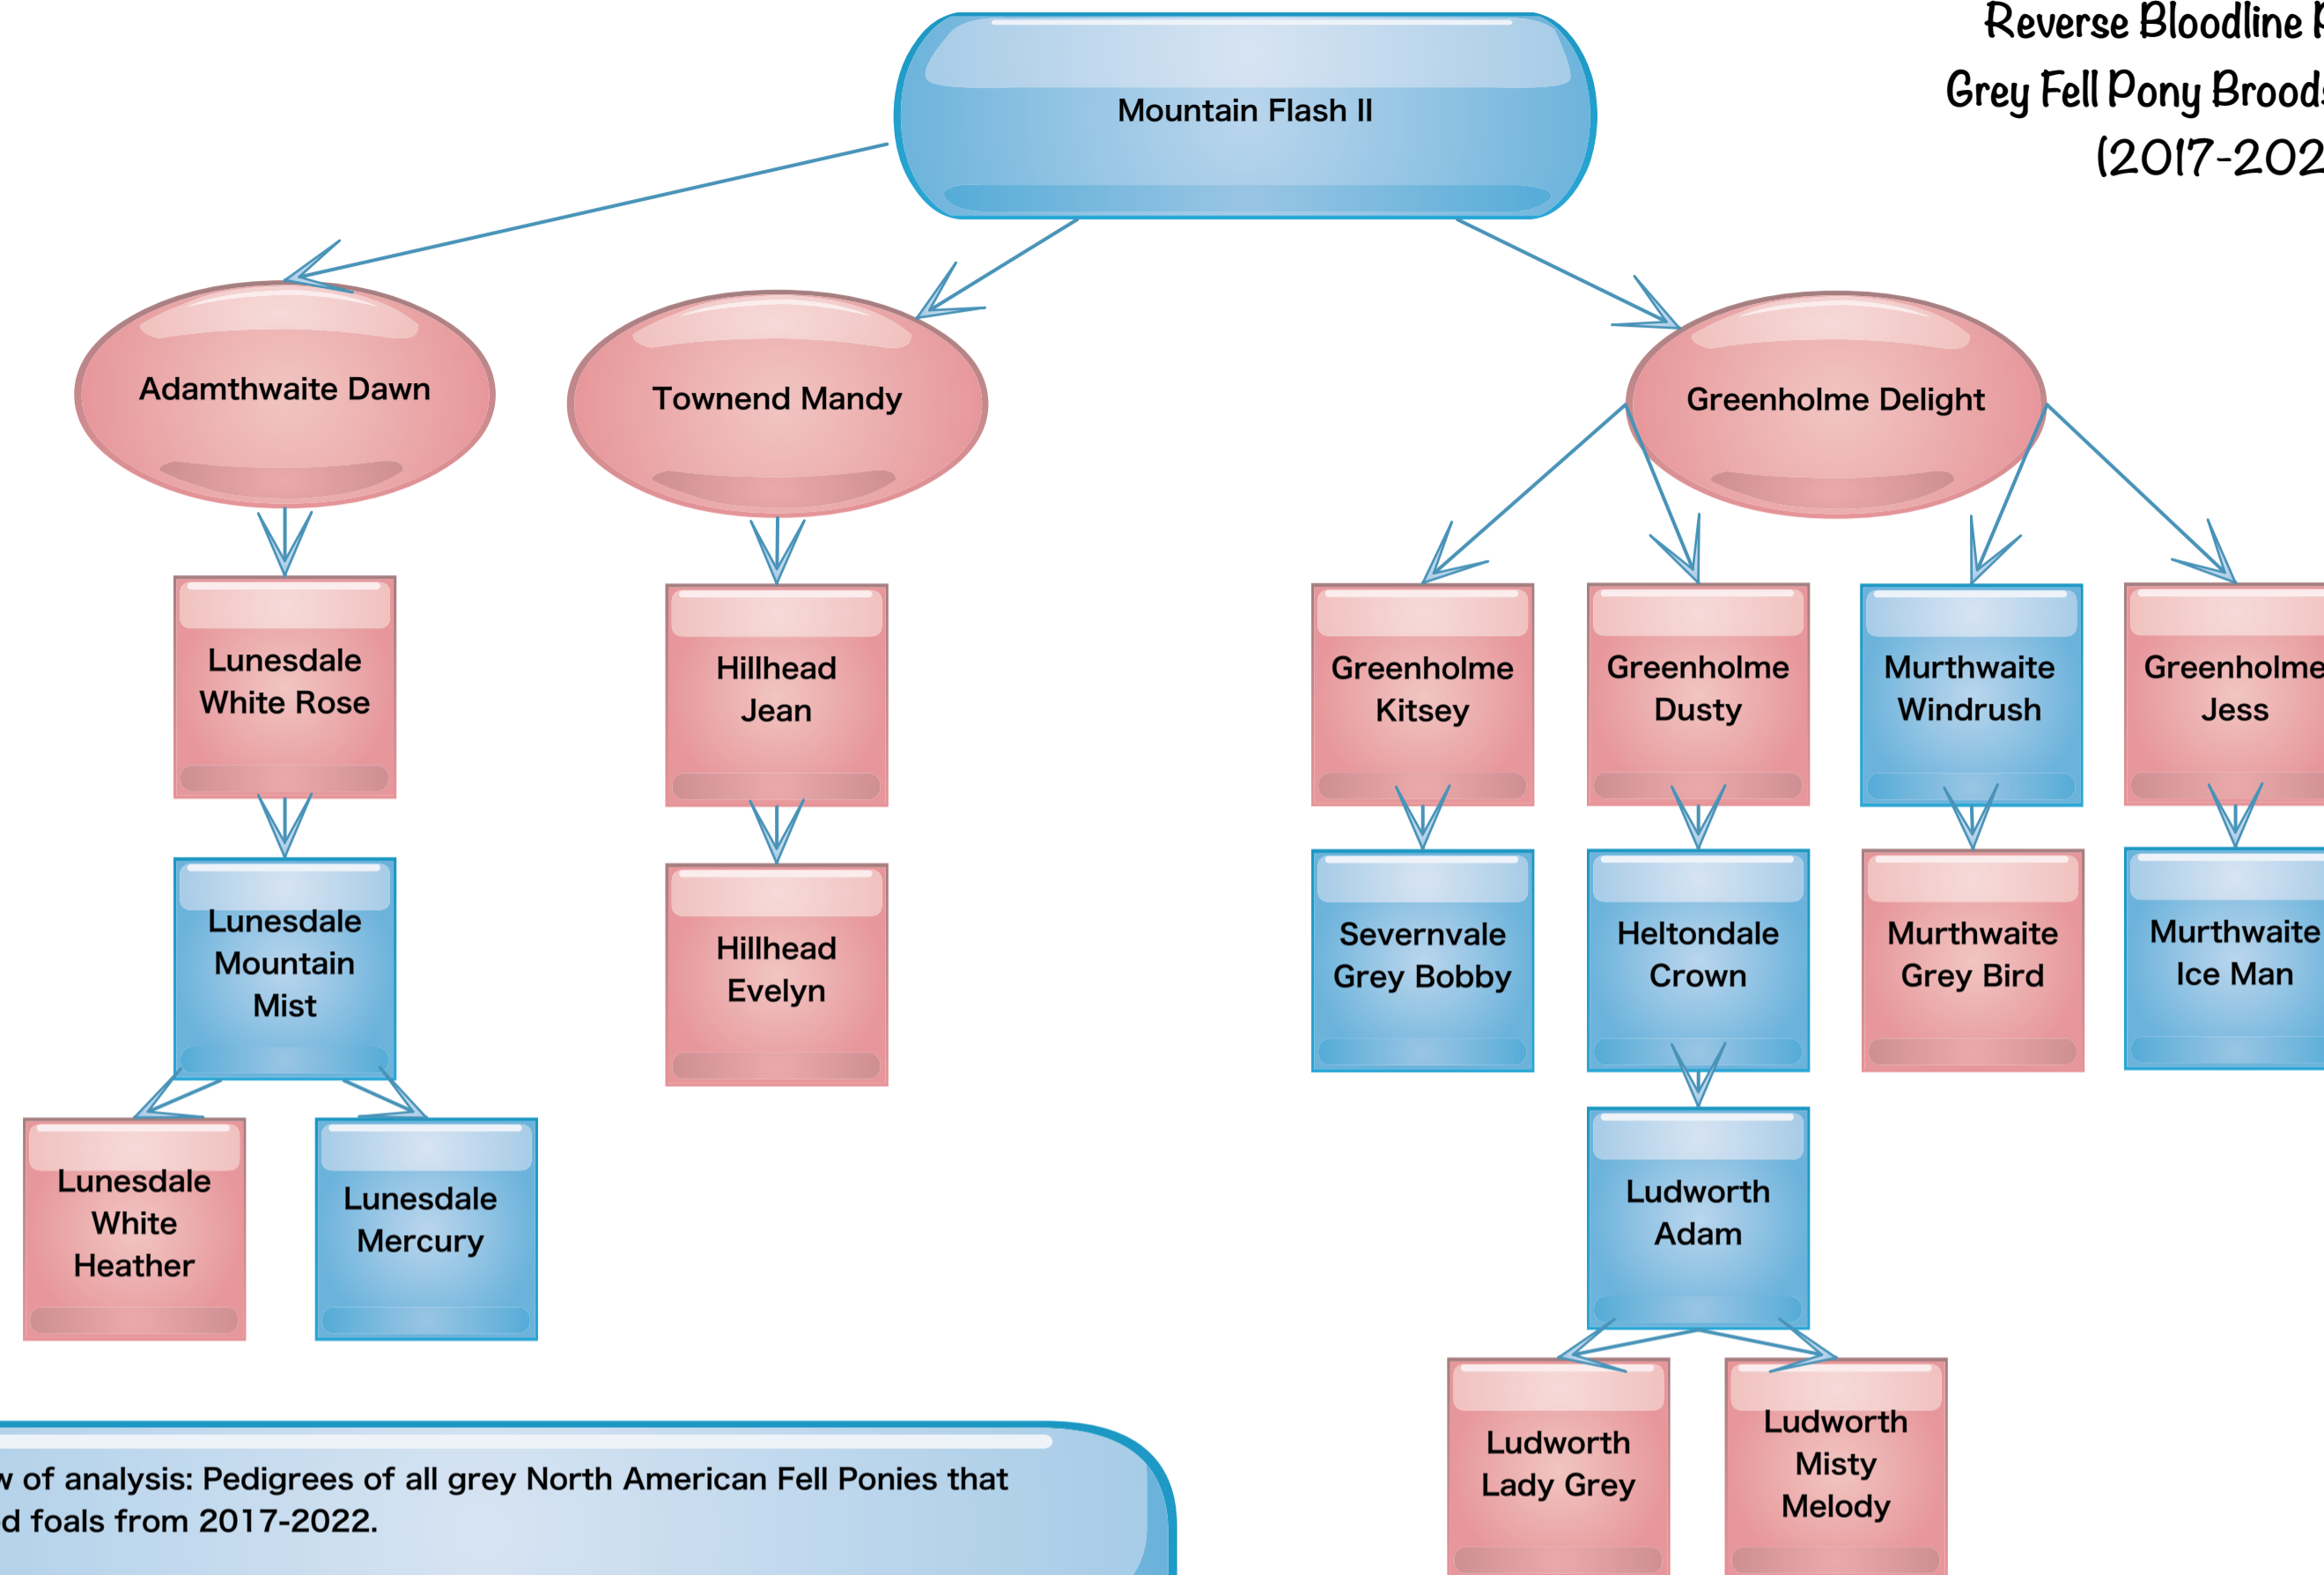

Reverse Bloodline Pathways
 Grey Fell Pony Broodstock Lines
 (2017-2022)

* Window of analysis: Pedigrees of all grey North American Fell Ponies that produced foals from 2017-2022.

* Since grey is dominant, it is fairly easy to look at a pedigree and see the specific line that handed down the grey gene with exception to one stallion who has 2 grey parents.

* A methodical independent research (2023) identified 153 ponies that have produced foals in North America during the 'window of analysis' period. Within this window, 6 grey stallions and 9 grey mares were identified and pedigrees analyzed for the contributing grey line. Interestingly, all 15 grey lines landed with Mountain Flash II.

Source: FPS studbook via Grassroots database.
 This document is copyright protected.
 Prepared by Kimberly Dunn
 Fiddlehead Pony Farm